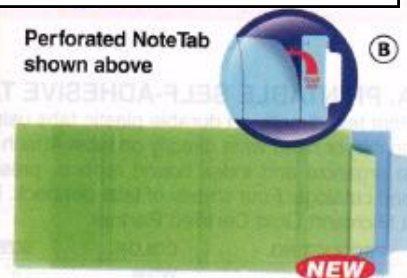

Since 1964

&

**AVERY**

**New Products  
From Avery**

Get A Target Gift Card

**A. NOTE TABS**

This flexible organization tool combines the best of notes, tabs and flags in one. Made of a durable film material with a paper tab overlay. Writable on both tab and body surfaces. See-through and repositionable. Turns pages like a divider for easy reference. Unprinted or preprinted styles available. Includes Box Tops for Education coupon.

PRODUCT NO.	DESCRIPTION	PACKED	LIST PRICE
<b>2"x1 1/2" TRADITIONAL TAB</b>			
1 AVE 16291	Taupe/White Tabs; Taupe Body	40	8.24 PK
2 AVE 16293	Neon Blue/Neon Magenta Tab; Clear Body	40	8.24 PK
3 AVE 16294	Pastel Blue/Pastel Green Tab; Clear Body	40	8.24 PK
<b>2"x1 1/2" ROUND EDGE TAB</b>			
4 AVE 16296	Pastel Blue/Pastel Green Tab; Clear Body	20	4.11 PK
<b>3"x1 1/2" TRADITIONAL TAB</b>			
5 AVE 16299	Neon Blue/Neon Magenta Tab; Clear Body	16	4.11 PK
6 AVE 16300	Pastel Blue/Pastel Yellow Tab; Clear Body	36	8.24 PK
<b>2"x1 1/2" PREPRINTED TRADITIONAL TAB</b>			
7 AVE 16301	White, Numbered 1-10 Tab; Taupe Body	20	5.49 PK
8 AVE 16302	White, Days of the Week Tab; Taupe Body	21	5.49 PK

**B. LARGE NOTE TABS**

This flexible organization tool combines the best of notes, tabs and flags in one. Made of a durable film material with a paper tab overlay. Writable on both tab and body surfaces. See-through and repositionable. The 3"x7 1/2" size is perforated, providing the option to separate the body sections from the tab for extra highlighting and note-taking flexibility. Turns pages like a divider for easy reference. Includes Box Tops for Education coupon.